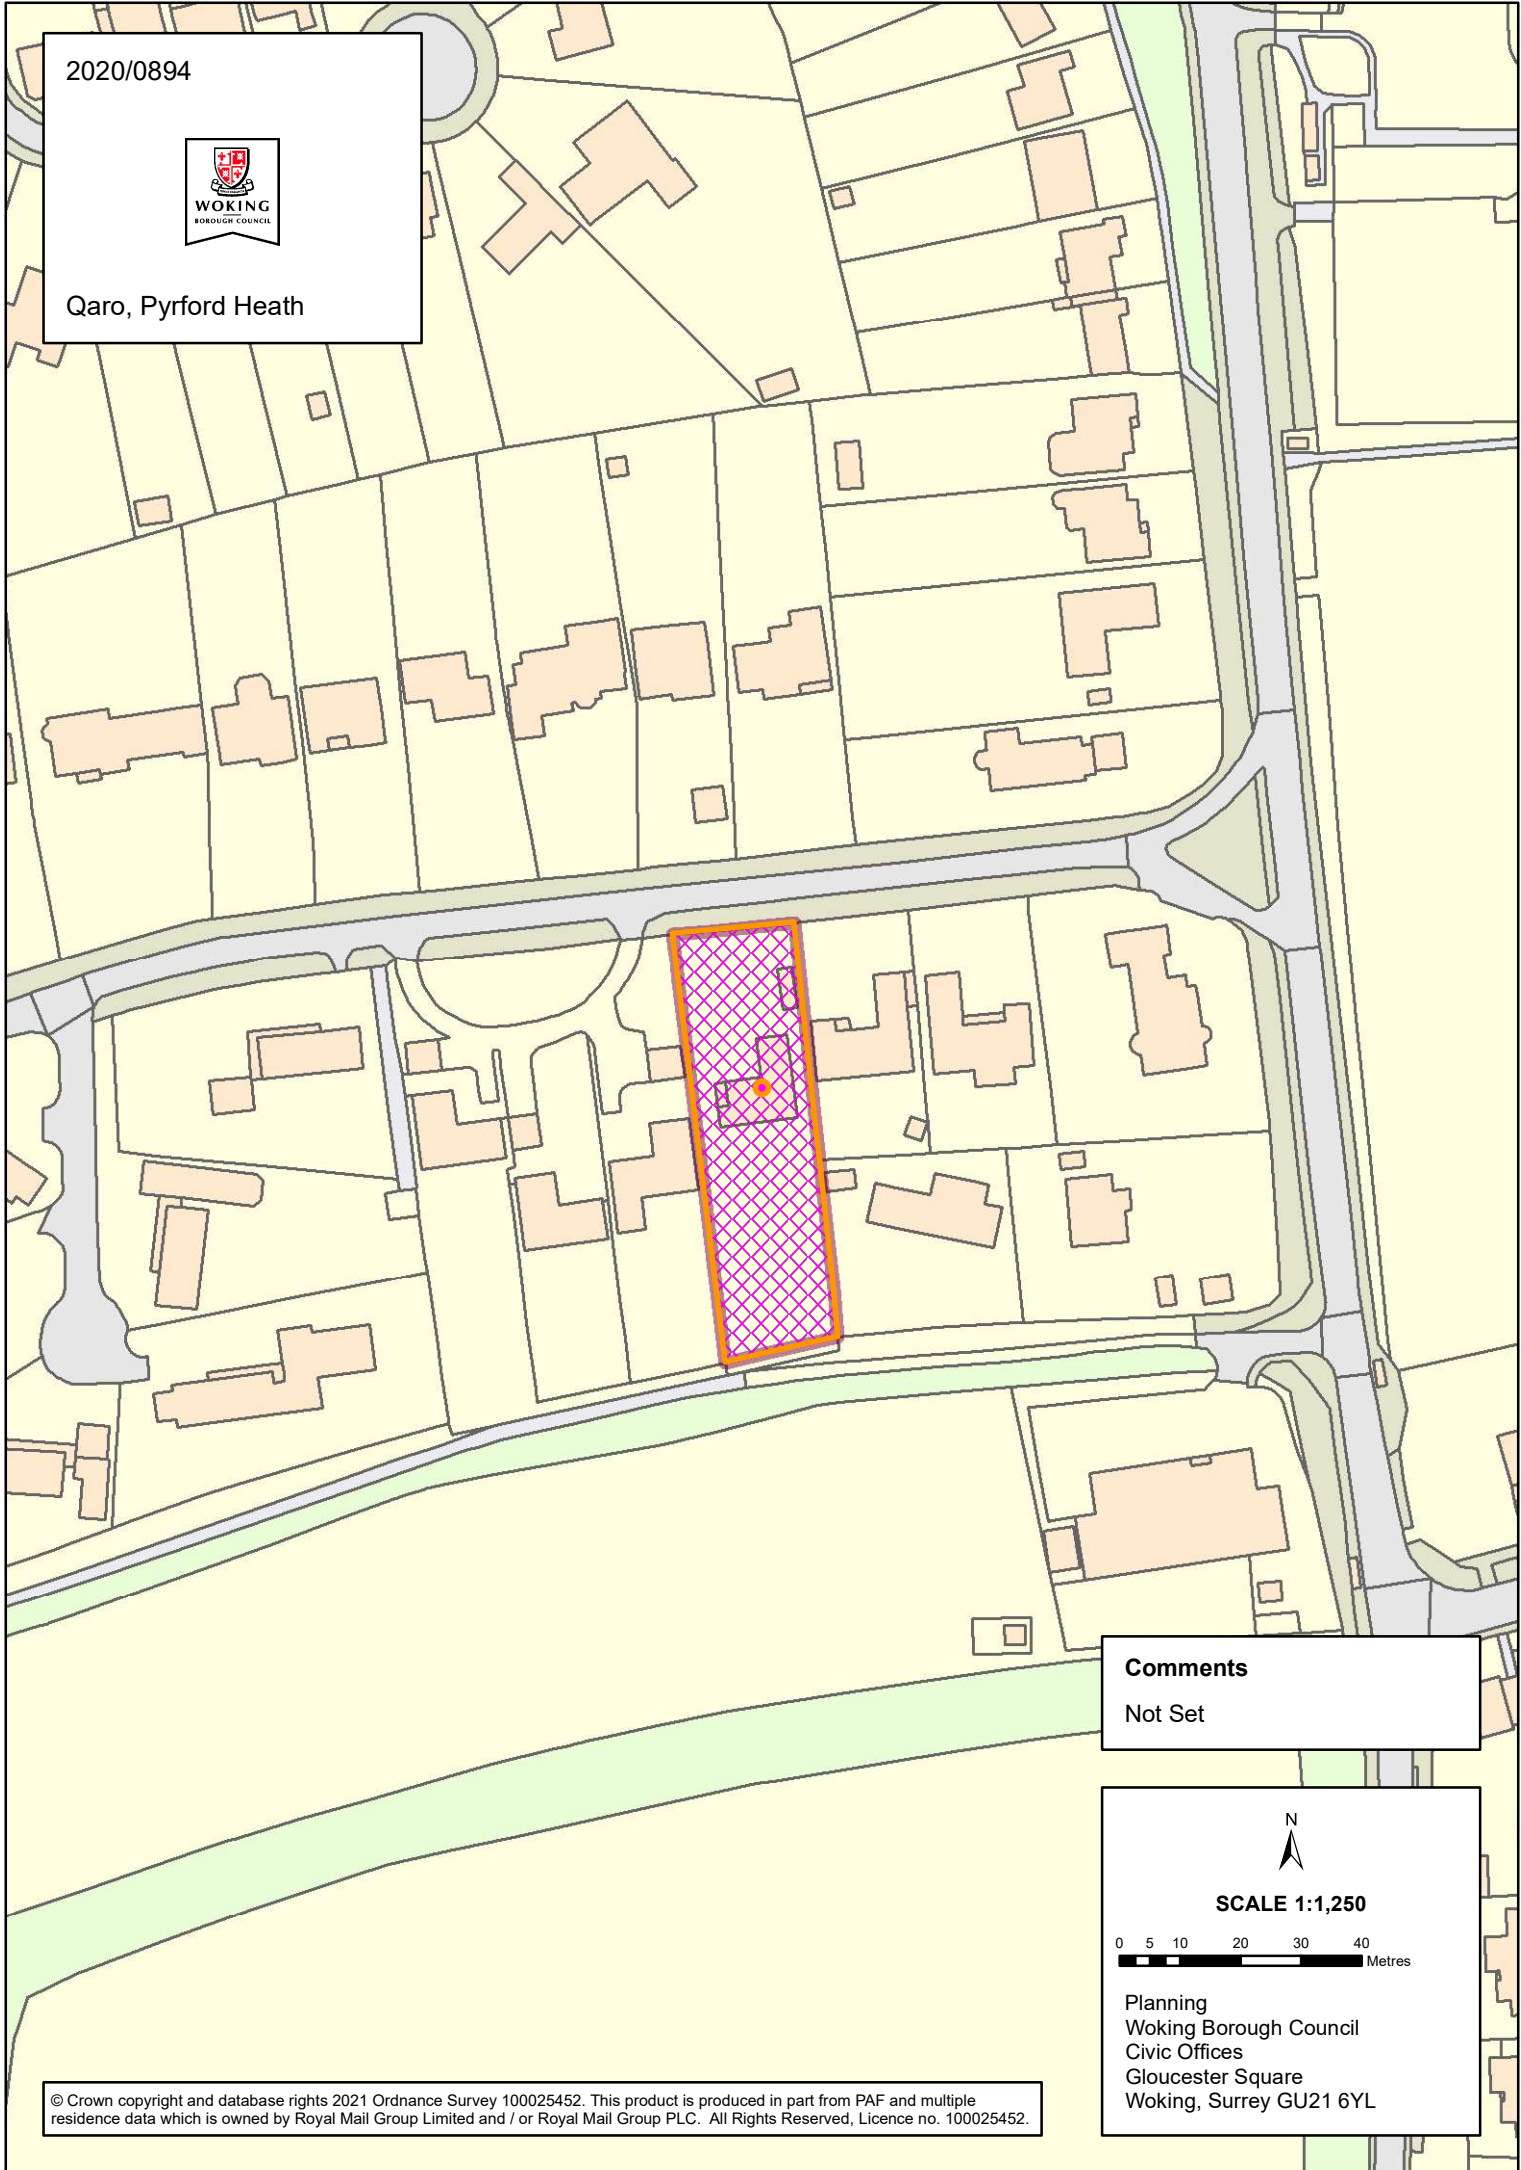

2020/0894

Qaro, Pyrford Heath

Comments
Not Set

N
SCALE 1:1,250
0 5 10 20 30 40 Metres

Planning
Woking Borough Council
Civic Offices
Gloucester Square
Woking, Surrey GU21 6YL